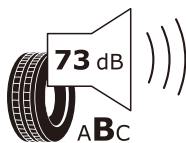

ROYAL PERFORMANCE

275/30ZR20 97W XL

ENERGY

ROYAL BLACK

RK589H1

275/30ZR20 97 W

C1

D

C

2020/740